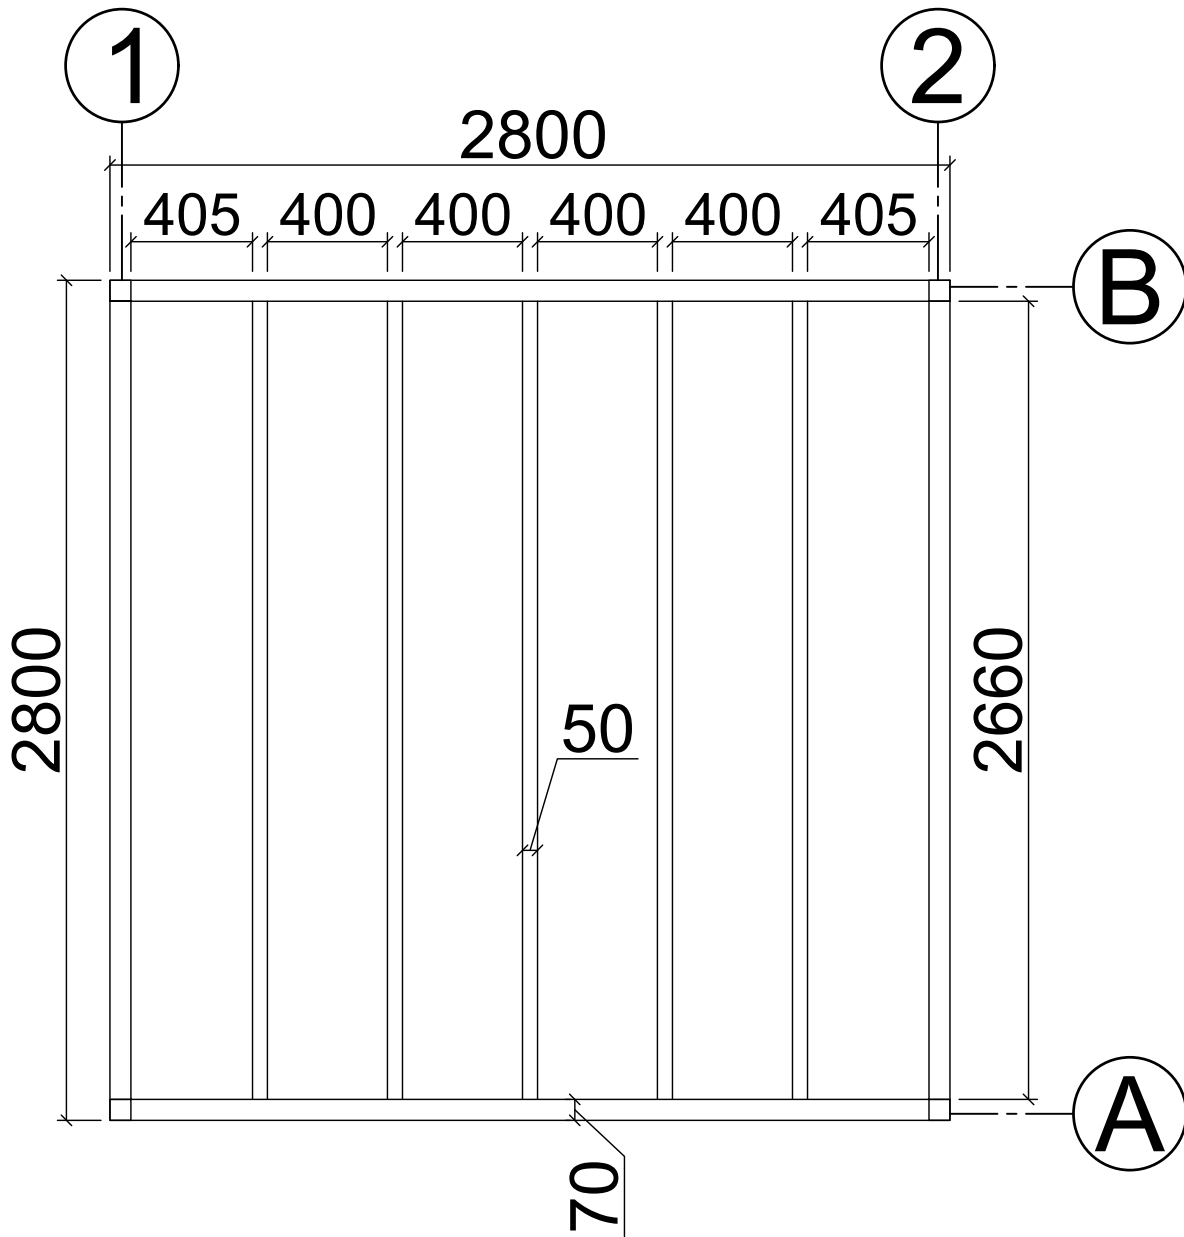

Floor plan

Ascot
(3m x 3m) 44mm

Base plan

Ascot
(3m x 3m) 44mm

Axis A

Axis 1=Axis 2

Axis B

Ascot
(3m x 3m) 44mm