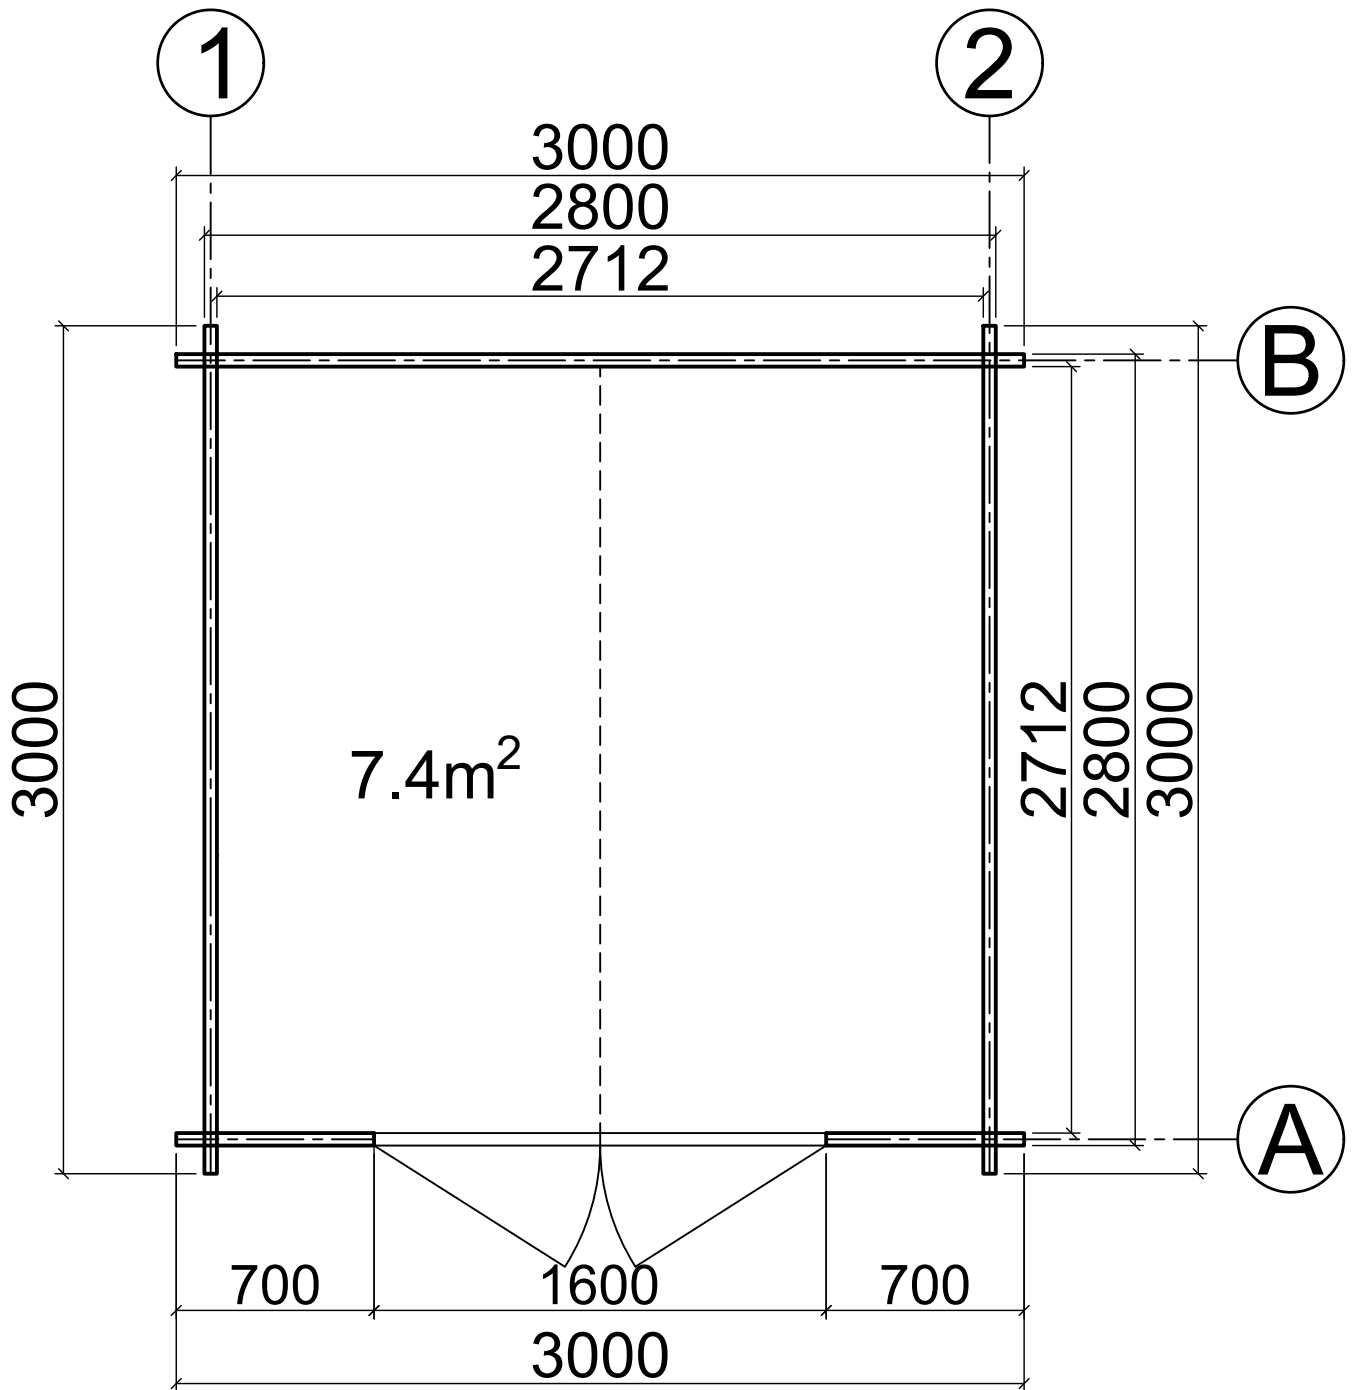

Floor plan

Ascot
(3m x 3m) 44mm

Base plan

Ascot
(3m x 3m) 44mm

Axis A

Axis 1=Axis 2

Axis B

Ascot
(3m x 3m) 44mm