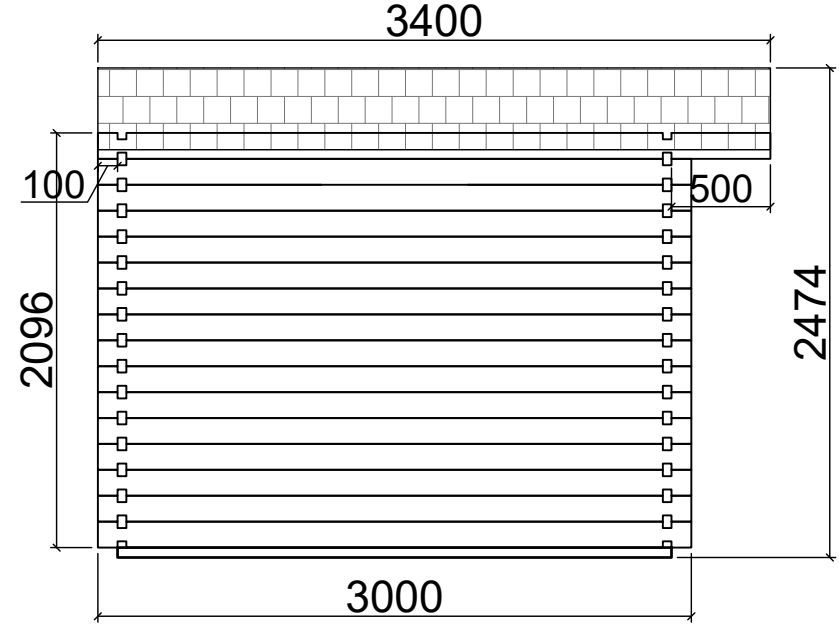

Floor plan

Ascot
(3m x 3m) 44mm

Base plan

Ascot
(3m x 3m) 44mm

Axis A

Axis 1=Axis 2

Axis B

Ascot
(3m x 3m) 44mm