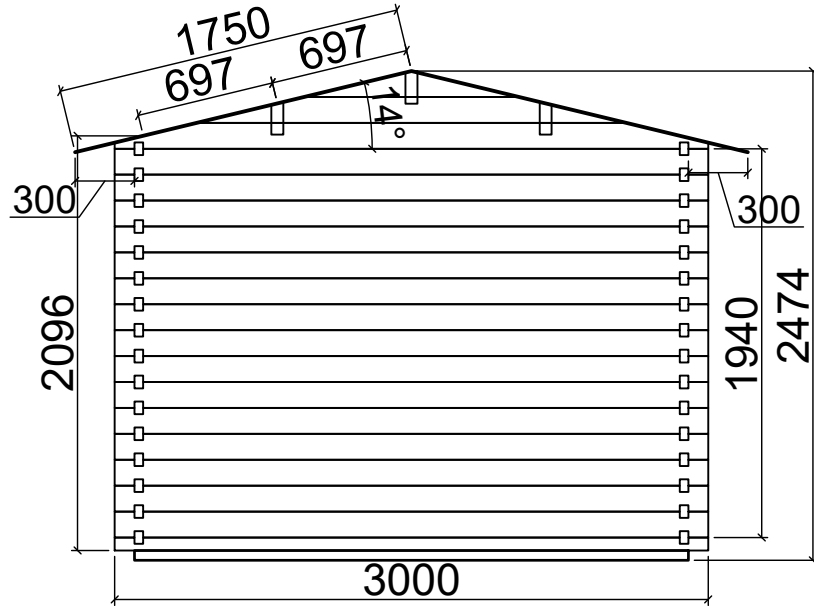

Floor plan

Ascot
(3m x 3m) 44mm

Base plan

Ascot
(3m x 3m) 44mm

Axis A

Axis 1=Axis 2

Axis B

Ascot
(3m x 3m) 44mm