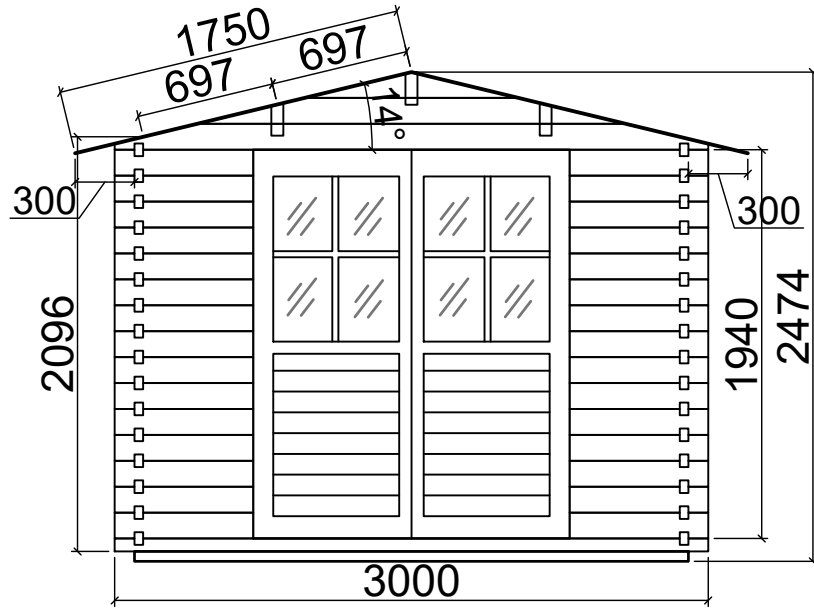

Floor plan

Ascot
(3m x 3m) 44mm

Base plan

Ascot
(3m x 3m) 44mm

Axis A

Axis 1=Axis 2

Axis B

Ascot
(3m x 3m) 44mm