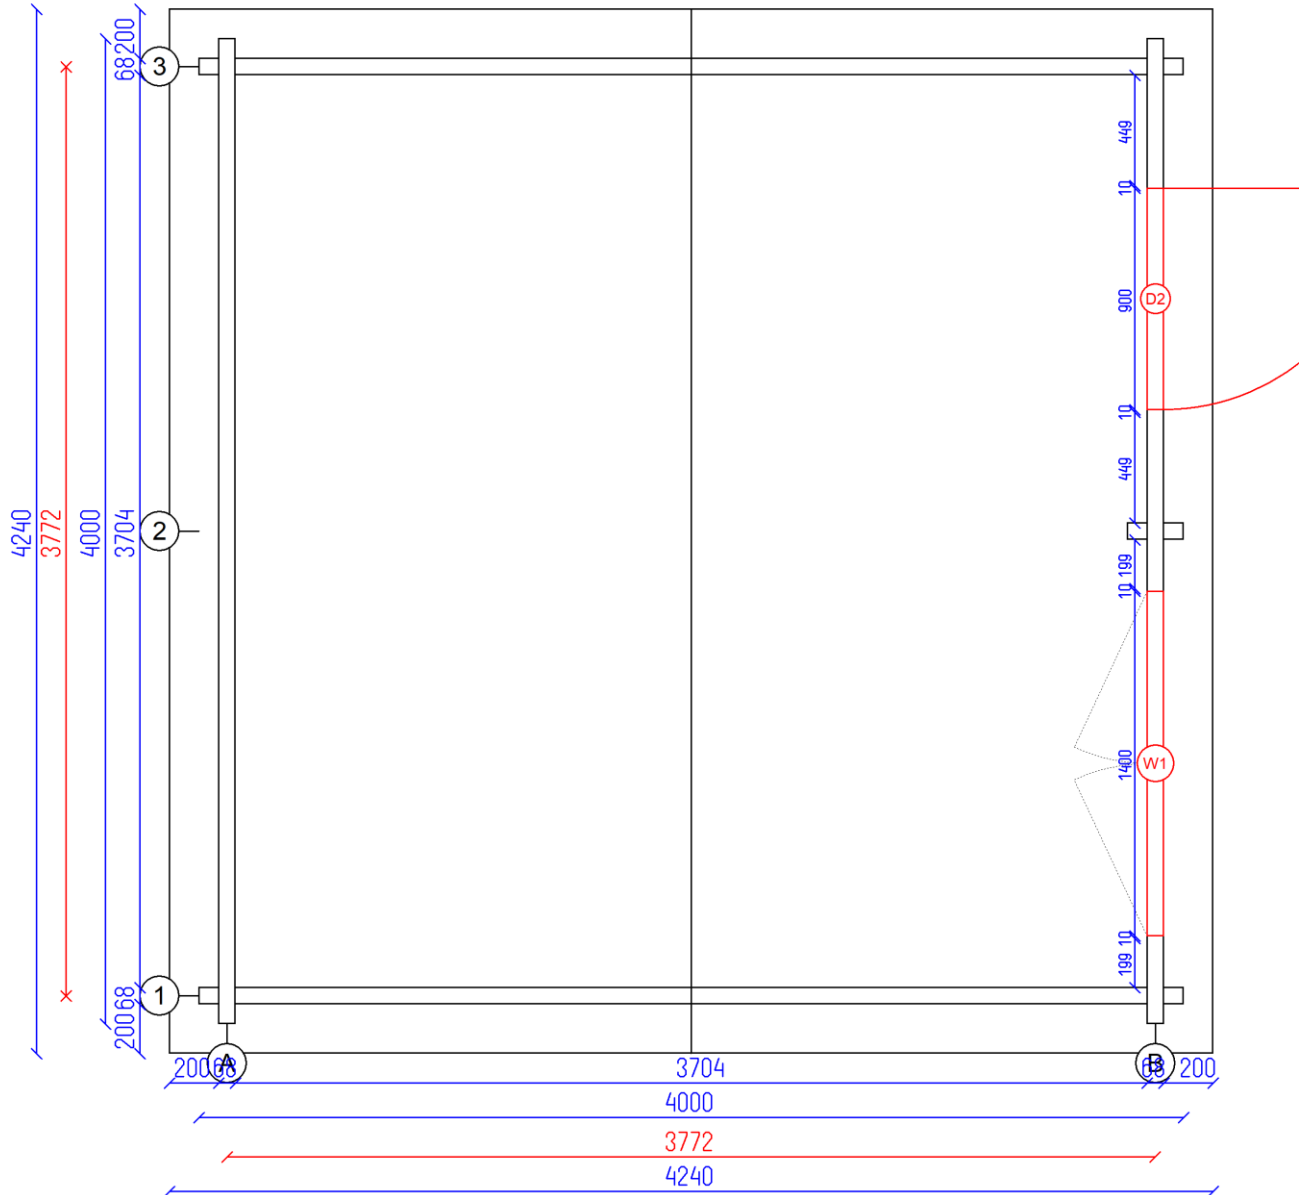

Do You have any questions?
Please do not hesitate to
contact us!

01342 477774
07811 379561

logcabinkits.co.uk

19 Manor Road
East Grinstead
West Sussex RH19 1LP