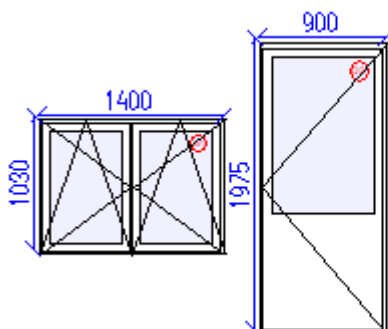

01342 477774
07811 379561

logcabinkits.co.uk

19 Manor Road
East Grinstead
West Sussex RH19 1LP

THE MOST IMPORTANT INFORMATION
ABOUT THE HOUSE OF YOUR CHOOSING

Wooden Cottage Hankins 68 (13 m²)

Dimensions (width x length)	4000 x 4000 mm
Wall thickness	68 mm
Wall height	2230 mm
Roof pitch (degree + Total cottage altitude)	8°, 2561 mm
Roof thickness	19 mm
Floor thickness	-- mm
Rafters dimensions and quantity	70 x 140 mm, 3 units
Front extension of the canopy	200 mm
The area of a roof	18.2 m ²
The length of the terrace	--
Outside walls area	33.84 m ²
Inside walls area	31.45 m ²
Windows and doors quality	Premium (3/20/3mm toughened)
Windows and doors dimensions and quantity	1400x1030, 900x1975 mm