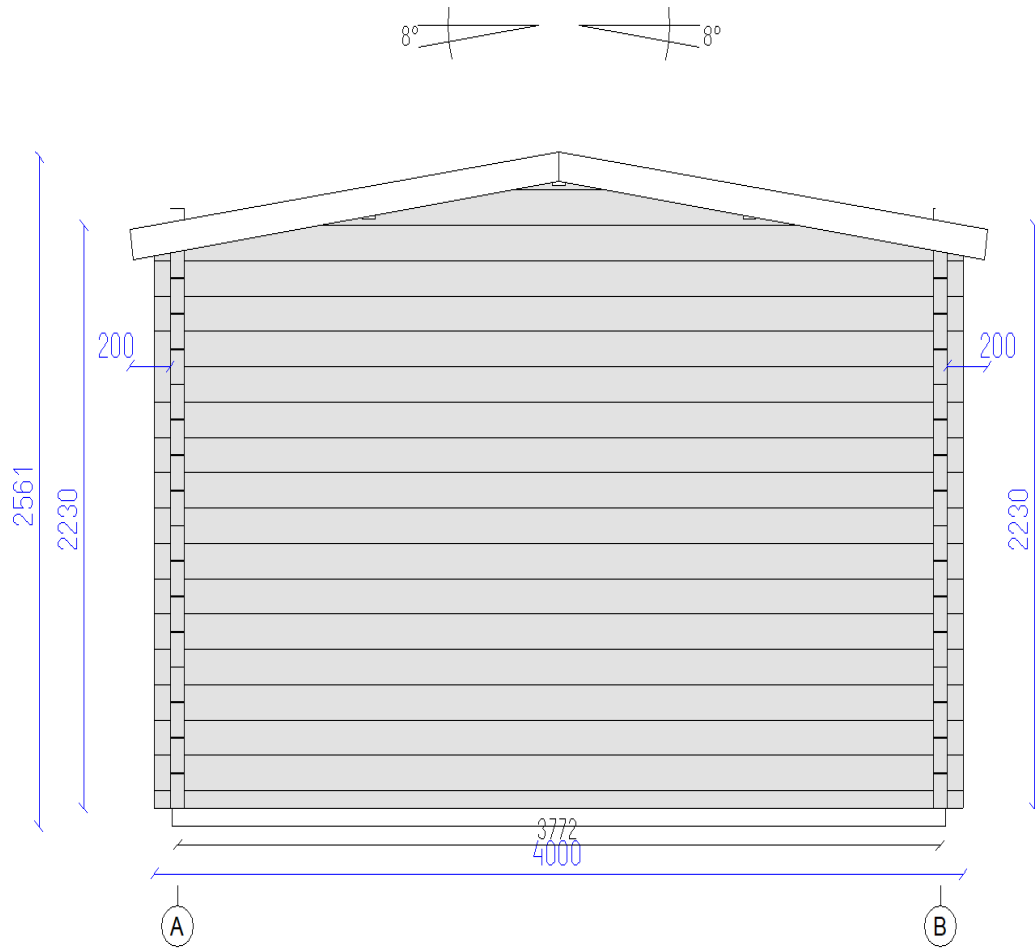

01342 477774
07811 379561

logcabinkits.co.uk

19 Manor Road
East Grinstead
West Sussex RH19 1LP

THE MOST IMPORTANT INFORMATION
ABOUT THE HOUSE OF YOUR CHOOSING

Wooden Cottage Hankins 68 (13 m²)

Dimensions (width x length)	4000 x 4000 mm
Wall thickness	68 mm
Wall height	2230 mm
Roof pitch (degree + Total cottage altitude)	8°, 2561 mm
Roof thickness	19 mm
Floor thickness	-- mm
Rafters dimensions and quantity	70 x 140 mm, 3 units
Front extension of the canopy	200 mm
The area of a roof	18.2 m ²
The length of the terrace	--
Outside walls area	33.84 m ²
Inside walls area	31.45 m ²
Windows and doors quality	Premium (3/20/3mm toughened)
Windows and doors dimensions and quantity	1400x1030, 900x1975 mm