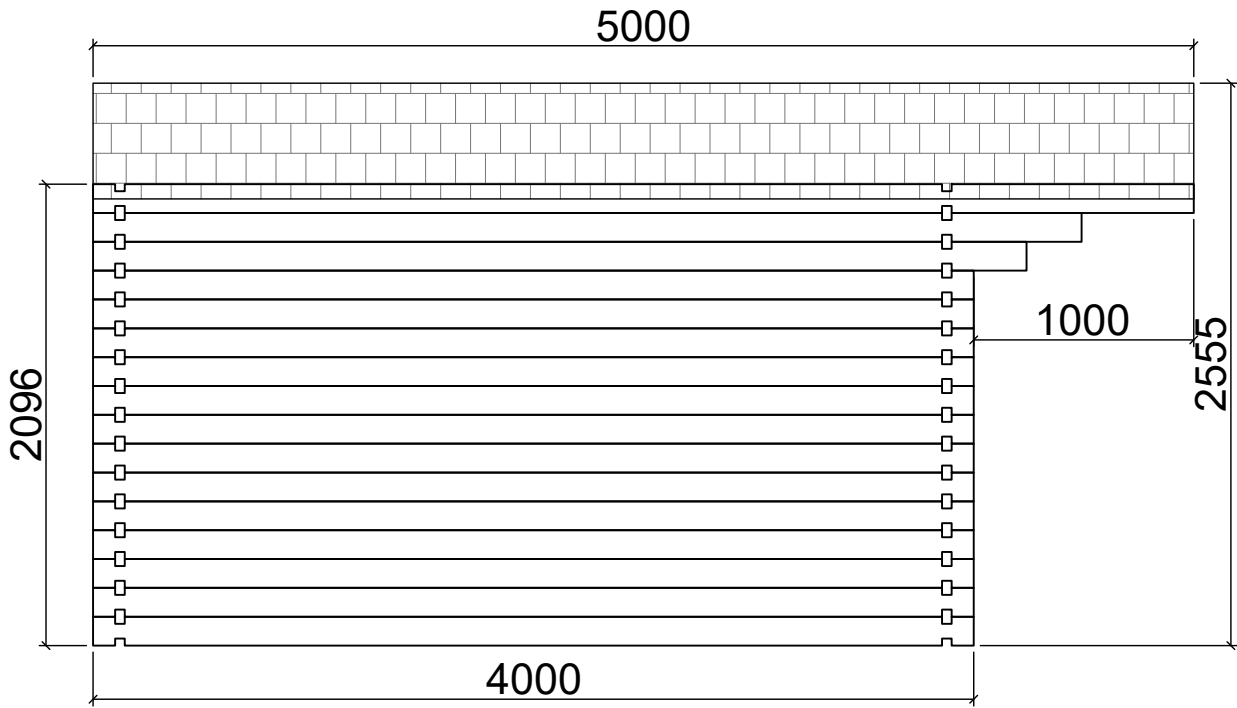

Floor plan

GBW-EV18046
(5m x 4m) 44mm

Base plan

Axis A

Axis B

Axis 1

Axis 2