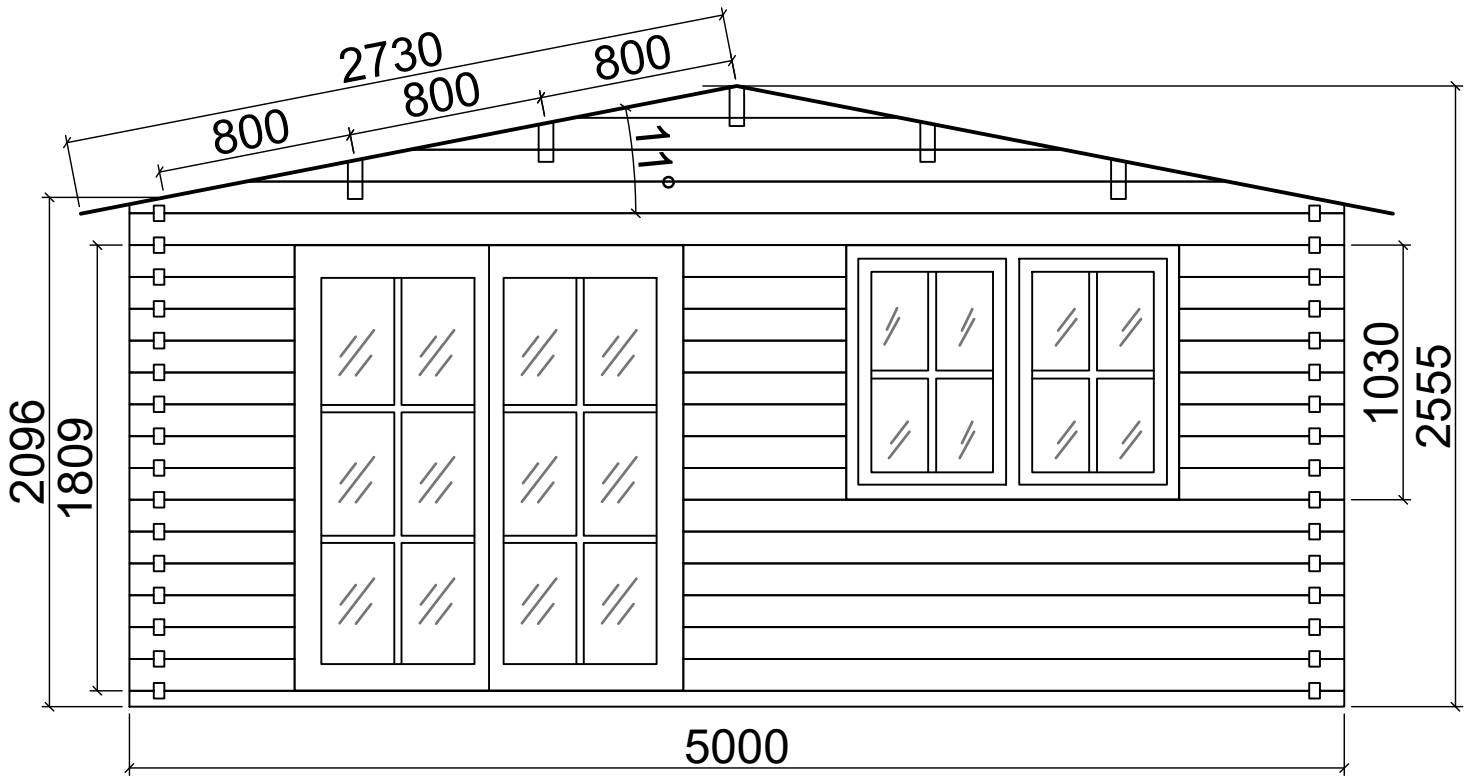

Floor plan

GBW-EV18046
(5m x 4m) 44mm

Base plan

Axis A

Axis B

Axis 1

Axis 2