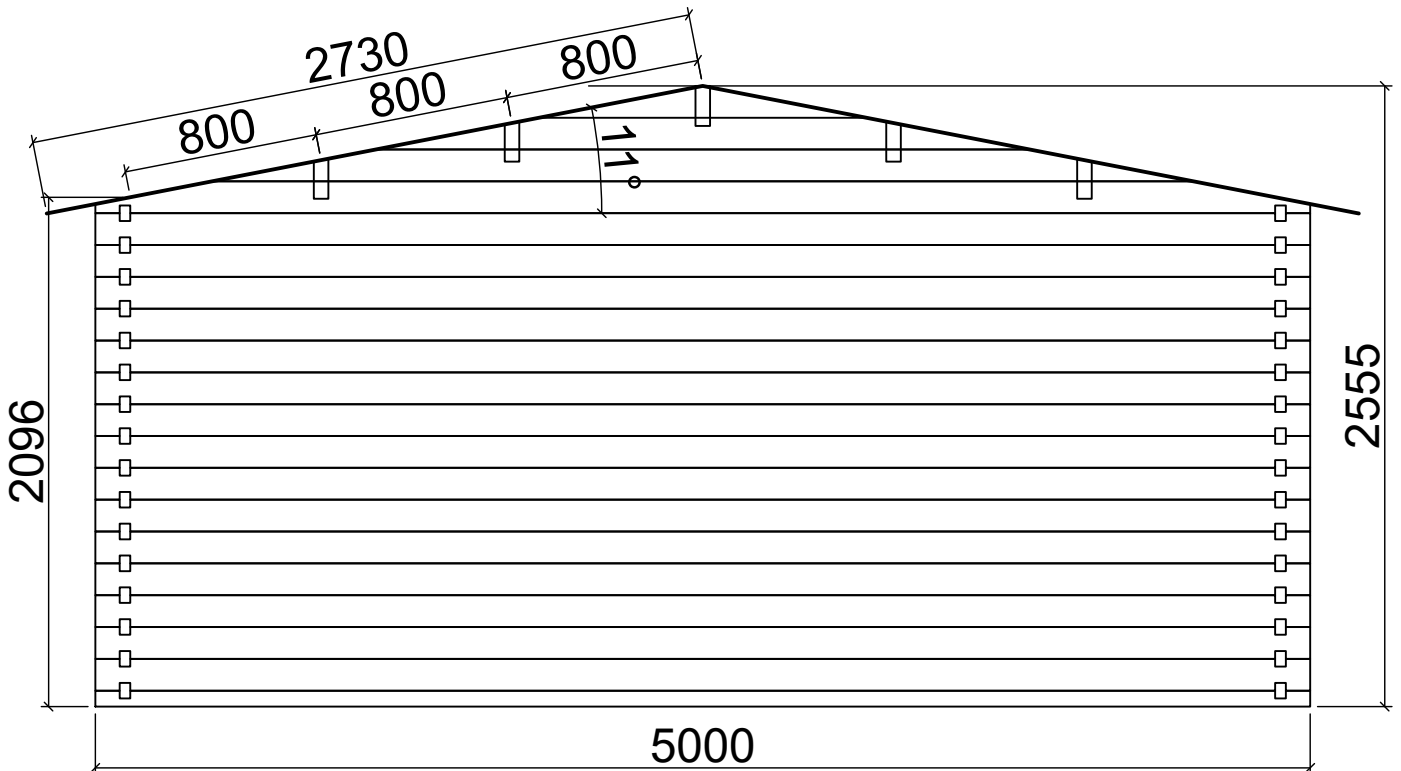

Floor plan

GBW-EV18046
(5m x 4m) 44mm

Base plan

Axis A

Axis B

Axis 1

Axis 2