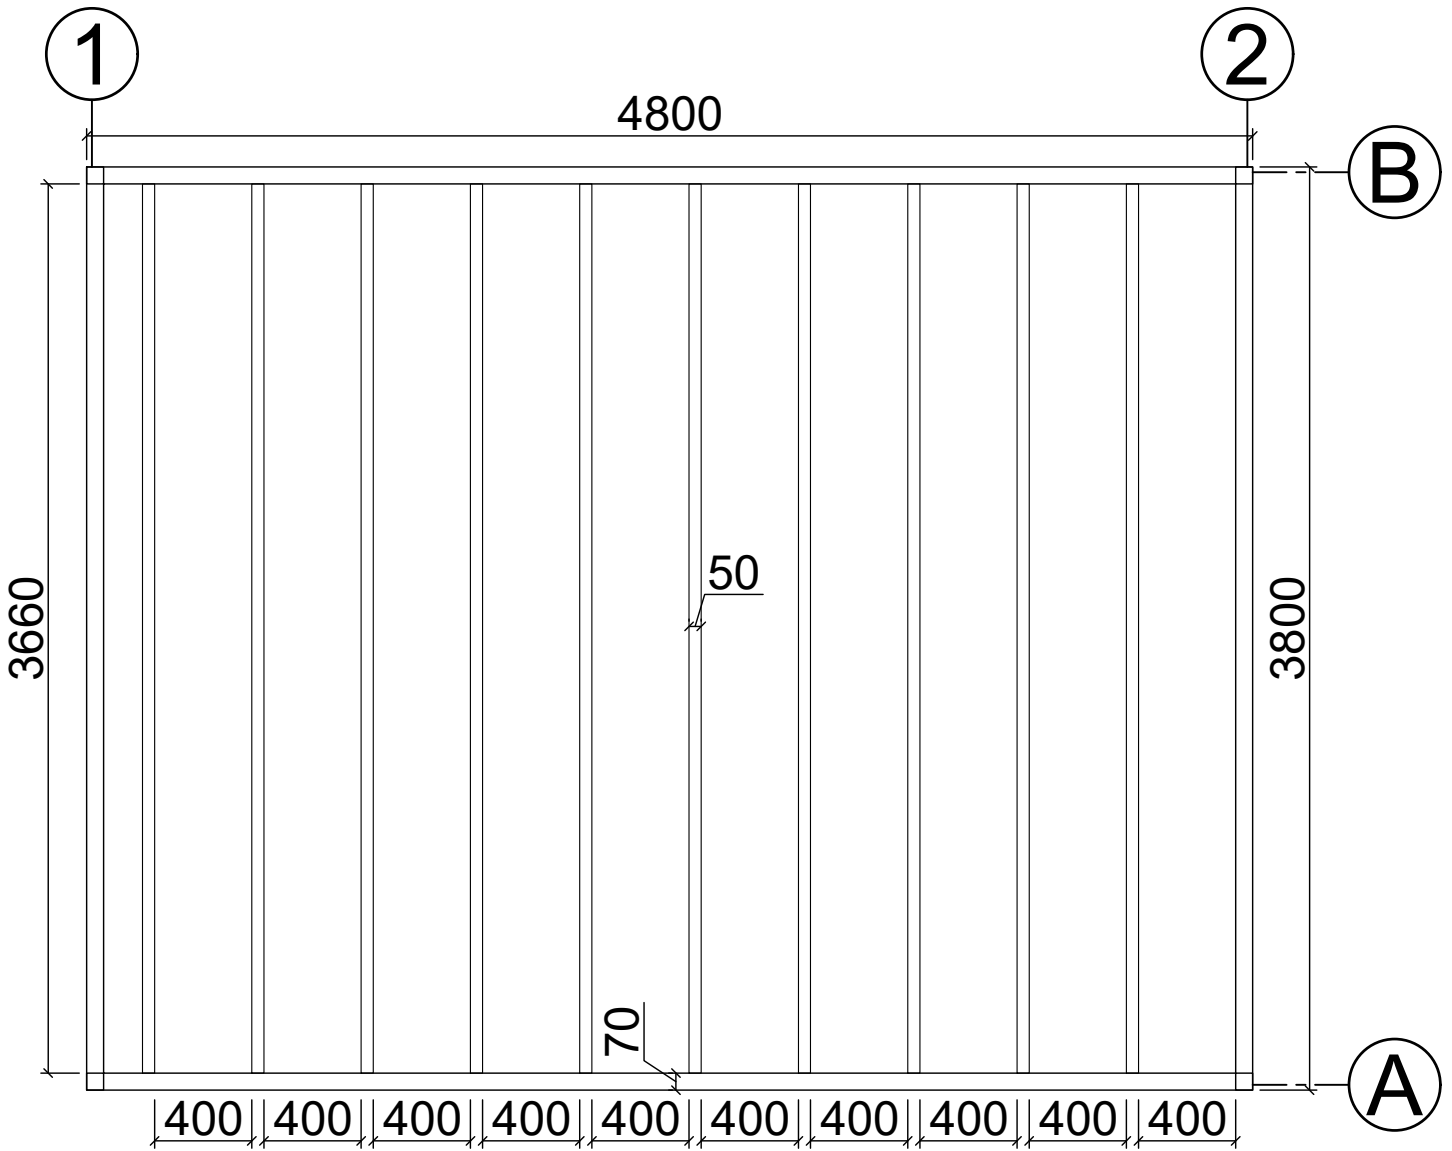

Floor plan

GBW-EV18046
(5m x 4m) 44mm

Base plan

Axis A

Axis B

Axis 1

Axis 2