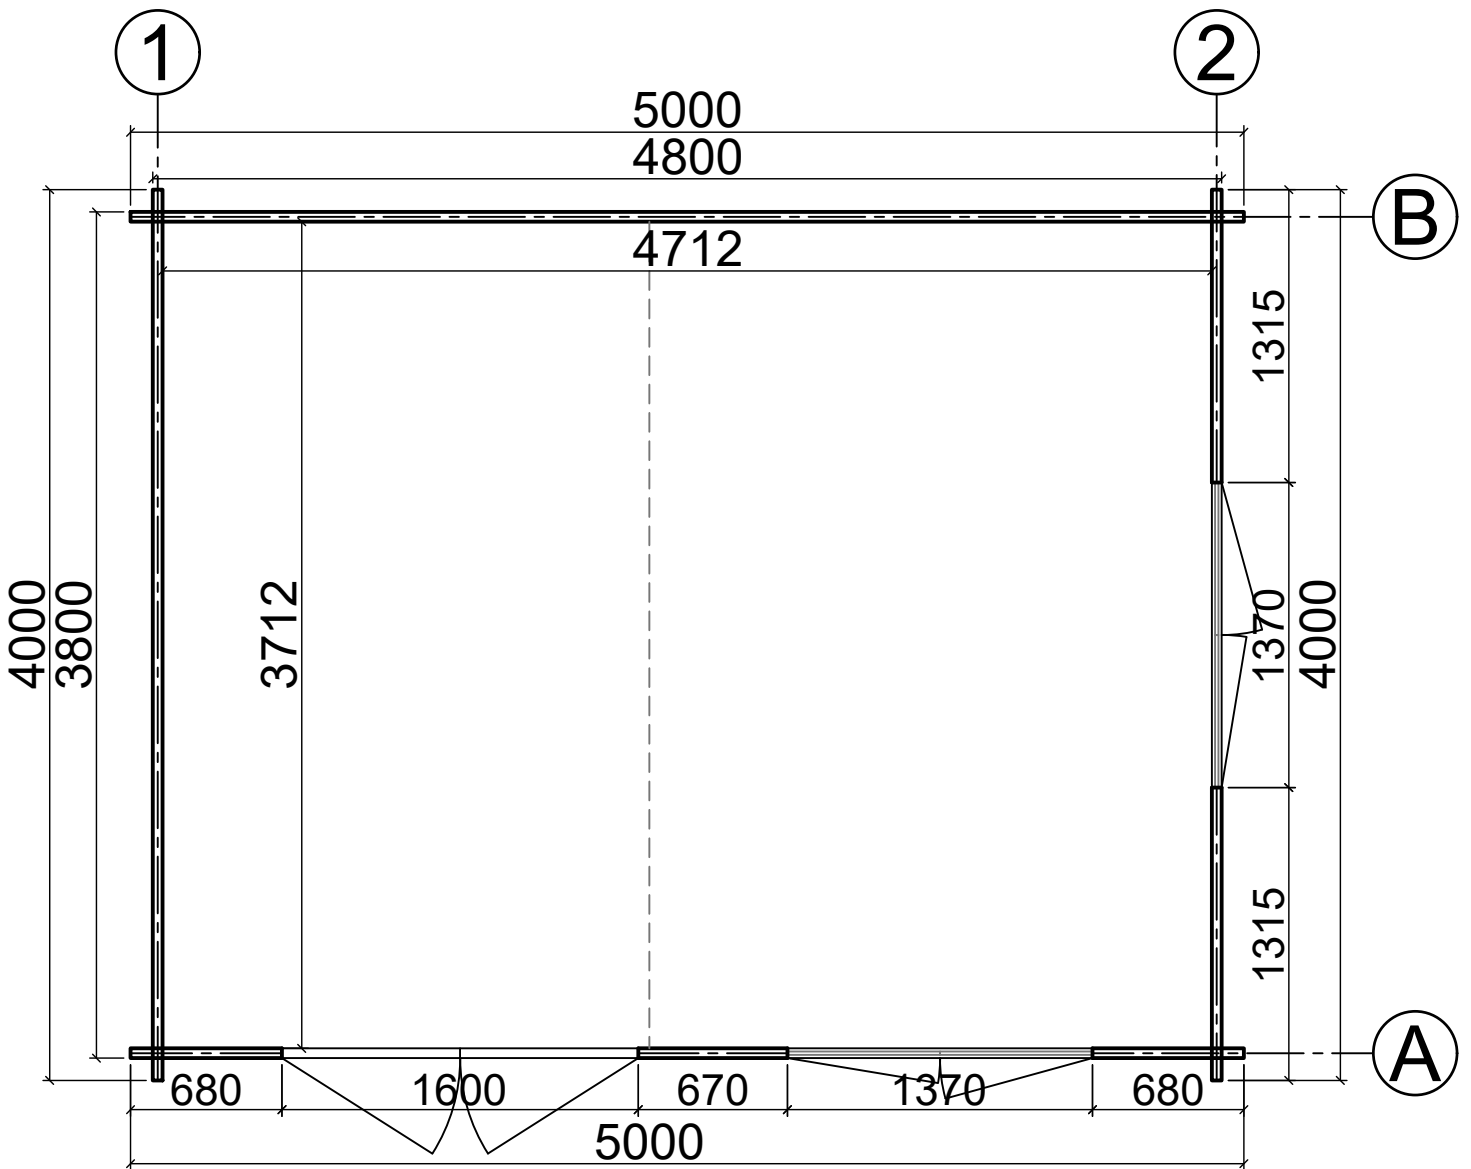

Floor plan

GBW-EV18046
(5m x 4m) 44mm

Base plan

Axis A

Axis B

Axis 1

Axis 2